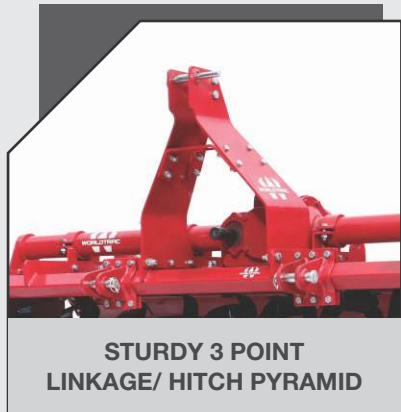

Hi-TECH SERIES

DESCRIPTION

Worldtrac Hi-Tech series are reliable rotary tillers which provides high quality seed bed preparation and residue incorporation. It is very effective for puddling due to better churning of soil. Hi-Tech series rotary tiller is proven compound performer which helps in better mixing of soil and superior soil pulverisation in dry as well as wet land operations.

FEATURES

TECHNICAL SPECIFICATIONS

	Hi-Tech Series		
	WT-SS-165	WT-SS-185	WT-SS-205
Model	WT-SS-165	WT-SS-185	WT-SS-205
Size (in feet)	5.5	6	7
Working Width (mm)	1655	1855	2055
Gear Box	Multi Speed		
Side Transmission	Gear Drive		
Types of Blades	L /C (Optional)		
No of Blades	48	54	60
Gear Box Overload Protection	Shear Bolt		
Weight (kg)	401	419	461
Tractor Power (HP)	40-50	45-55	50-60

*Data and specifications are subject to change without any advance notice due to continuous product improvement and development.

BENEFITS AND ADVANTAGES

- ⦿ Sturdy 3 point linkage/ hitch pyramid with stronger lower links
- ⦿ Helicoidal blades for best in class pulverisation
- ⦿ Self lubricating bearings for longer life
- ⦿ Amphibious mechanical seals for wet and dry land operations & longevity.
- ⦿ Multispeed Gearbox allows to prepare the seed bed quickly & achieve higher working depth in different agroclimatic zones.